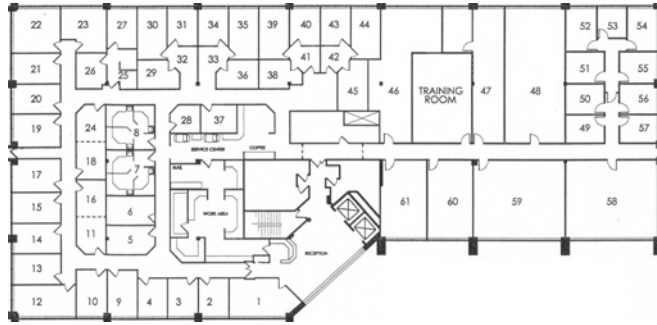

Directions to Mt. Laurel Center
East Gate Center
309 Fellowship Road, Suite 200
Mt. Laurel, NJ 08054

Ready-to-Use Offices

mt. laurel CENTER FLOOR PLAN

LOCAL MAP & DIRECTIONS

Directions By Road

From Route 38 (East or West)

From Route 73 (North or South)

From NJ Turnpike (North or South)

- Take the NJ Turnpike to Exit 4 (Route 73 North). Get on Route 73 North to Fellowship Road North and turn right at first traffic light. Follow From Route 73 above.

From I-295 (North or South)

From Philadelphia Via Tacony-Palmyra Bridge

- Take the Tacony-Palmyra Bridge to Route 73 South. Follow From Route 73 above.

From Philadelphia via Ben Franklin Bridge

- Take the Ben Franklin Bridge to Route 30 East. Take Route 30 East to Route 38 East. Follow From Route 38 East above.

From Philadelphia via I-95 (North or South) and Betsy Ross Bridge

- From I-95, take the Betsy Ross Bridge onto New Jersey Route 90 to Route 73 South. Follow From Route 73 above.

From Philadelphia International Airport

- Take I-95 North to Route 76 East (South Jersey Exit) for the Walt Whitman Bridge. Across the Walt Whitman Bridge and go to I-295 North. Take I-295 North to Exit 36A onto Route 73 South. Follow From Route 73 above.