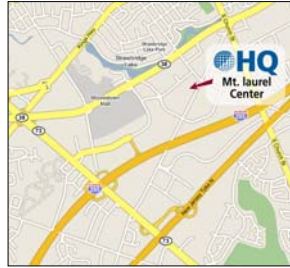

888.633.4237
hq.com

750 LOCATIONS • 350 CITIES • 60 COUNTRIES • ONE CALL